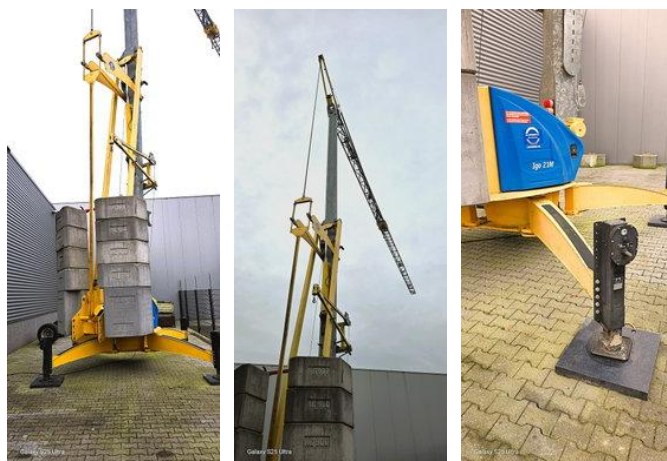

Galaxy S25 Ultra